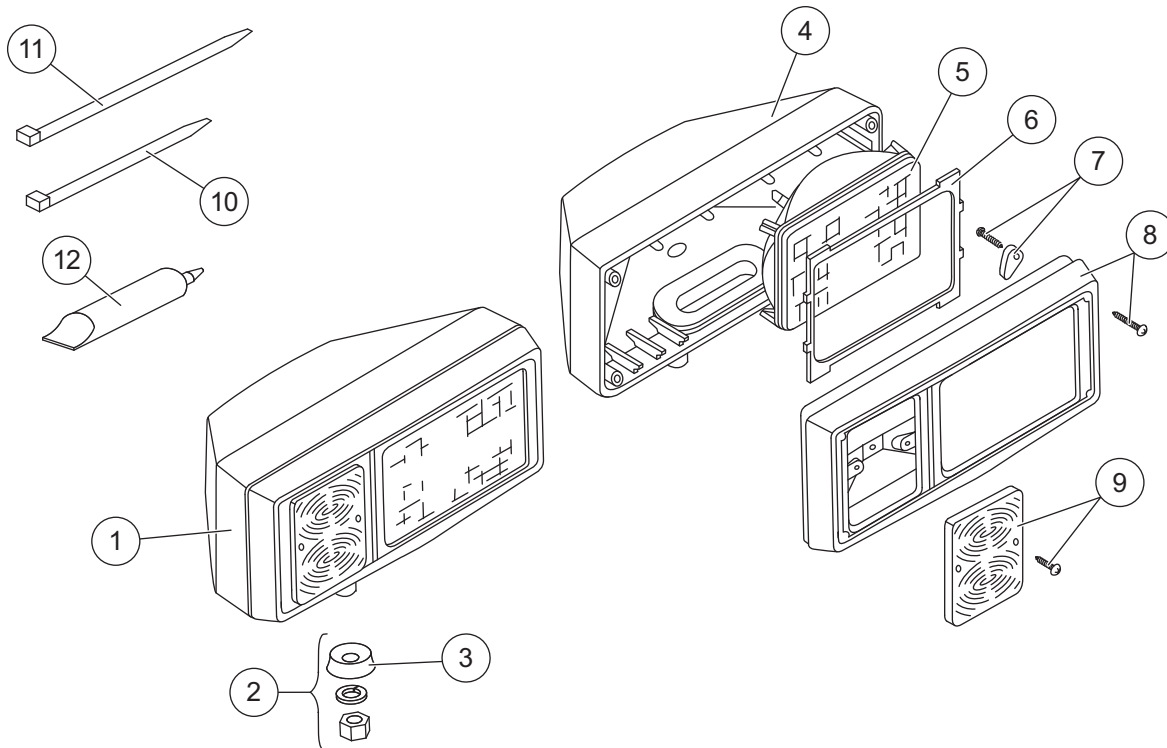

Headlamp Kit Parts List

 April 15, 2008
 Lit. No. B64101, Rev. 01

B65000 Headlamp Kit			
Item	Part	Qty	Description
ns	40556	1	Headlamp Pair (without plow harness)
ns	40557	1	Headlamp – DS
1	40558	1	Headlamp – PS
2	40559	2	Swivel and Hardware Assembly
3	40560	2	Headlamp Swivel
4	40561	2	Headlamp Housing Assembly (fits DS or PS)
5	40562	2	Replacement Sealed Beam 2E1
6	40563	1	Headlamp Gaskets (1 pair)
7	40564	2	Retaining Finger and Fastener (4 each)
8	40565	2	Bezel with Fasteners (DS or PS)
9	40566	2	Park/Turn Lens with Fasteners
10	59223	4	Cable Tie
11	61536	7	Cable Tie – Long
12	56099	1	.25 Ounce Dielectric Grease Tube
ns	40567	2	Park/Turn Socket Kit
ns		4	Park/Signal Bulb (Trade No. 1157)
ns	B44930	1	Plow Lighting Harness – 11-pin
ns = not shown			