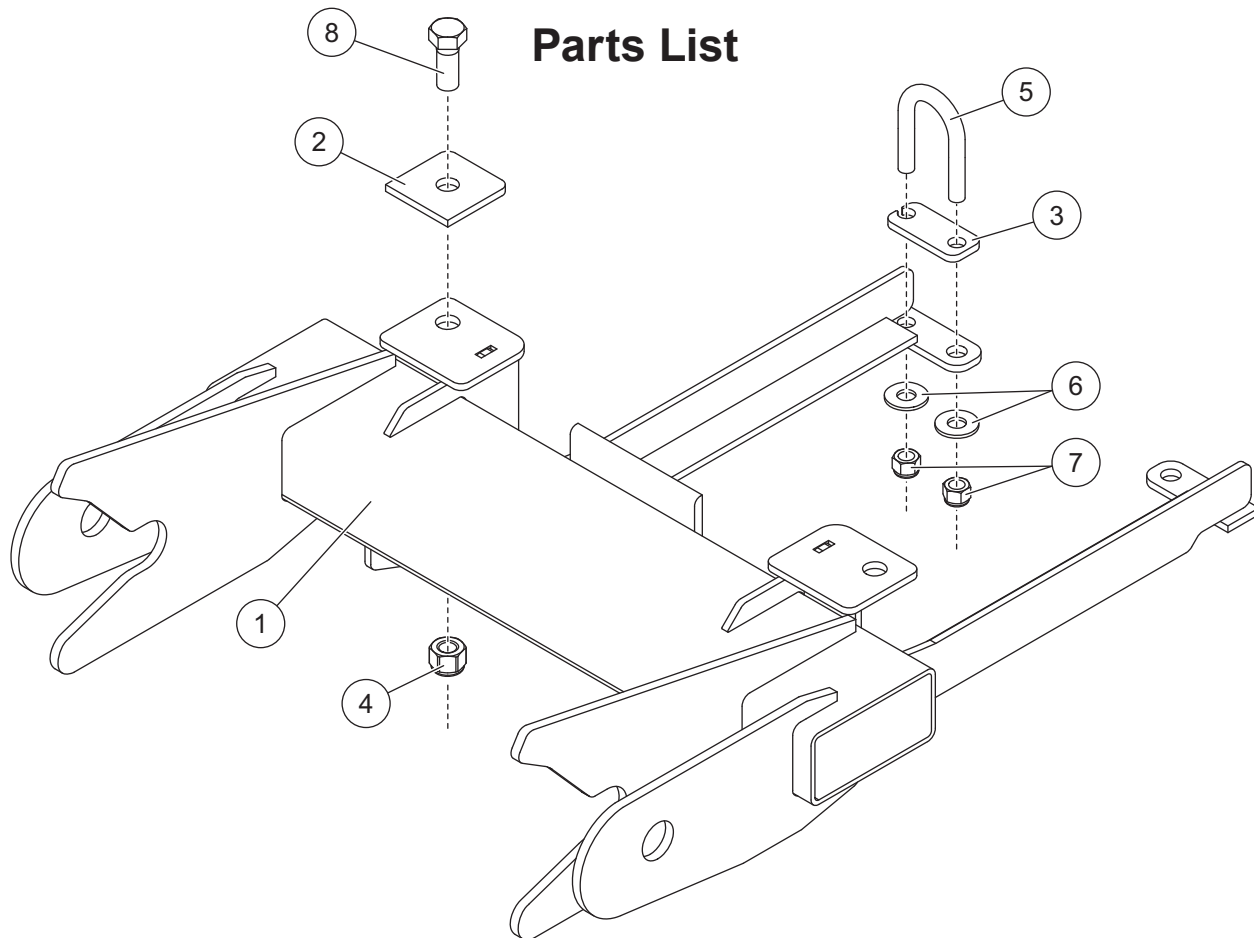

BLIZZARD[®] **SNOWPLOWS**

B35127

UNDERCARRIAGE KIT

Kawasaki Mule 4010

2008 - ___

Heavy Duty Front Springs Required.

B35127

B35127 Undercarriage Kit							
Item	Part	Qty	Description	Item	Part	Qty	Description
1		1	Mount	3	41454	2	Spacer
2	41453	2	Backer Plate	ns	41446	1	Bolt Bag
41447 Bolt Bag							
4	91335	2	1/2-13 x 1-1/4 Hex Locknut GB	7	91333	4	3/8-16 Hex Locknut GB Topping
5	41452	2	3/8-16 x 1-1/4 x 2-1/4 U-Bolt	8	90575	2	1/2-13 x 1-1/4 Hex Cap Screw G5
6	90315	4	3/8 Flat Washer Type A Wide				
ns = not shown				G = Grade			