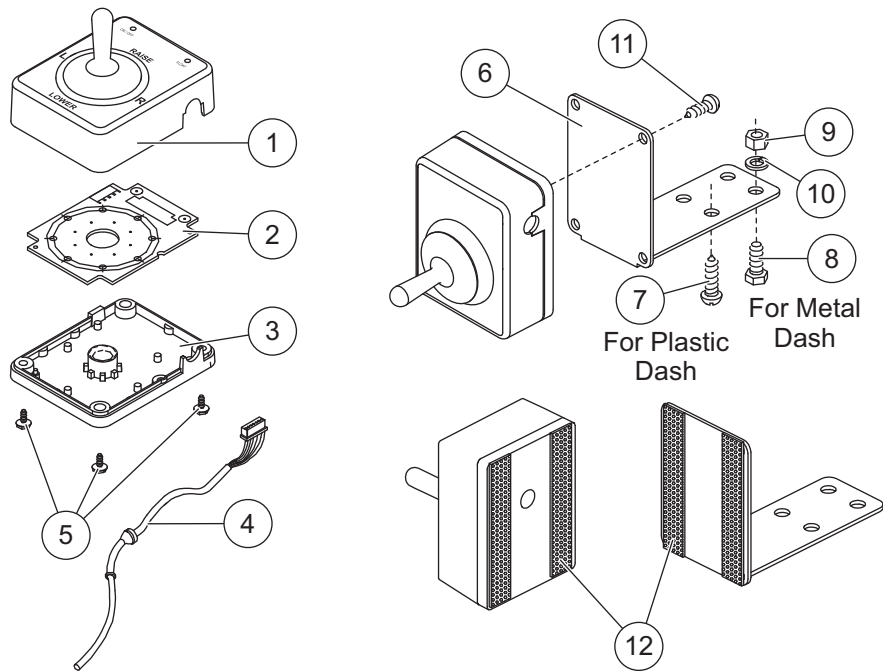

PARTS LIST

96550 BLIZZARD® Hand-Held Control			
Item	Part	Qty	Description
1	96456	1	Control Body – Right
2	96457	1	Control Body – Left
3	49446	1	Keypad
5	49447	1	PC Board & Keypad (4-Pin)
6	96464	1	Harness (4-Pin)
7	93173	1	8-18 x 3/4 Tapping Screw
8	93174	1	8-18 x 1-1/4 Tapping Screw
9	64312	1	Parts Bag – Control Bracket
64312 Parts Bag – Control Bracket			
10	56436	1	Control Bracket
11	91230	3	6 Spring Lock Washer
12	80135	3	6-32 x 1 Tapping Screw

96555 BLIZZARD® Joystick Control						
Item	Part	Qty	Description	Item	Part	Qty Description
1	49448	1	Cover Assembly w/Actuator Spring & Label	4	96352	1 Harness (4-Pin)
2	96353	1	PC Board (4-Pin)	5	96364	3 4 x 3/8 Tapping Screw
3	96366	1	Bottom Housing	ns	96363	1 Dash Bracket Parts Bag
96363 Dash Bracket Parts Bag						
6	7718	1	Control Bracket	10	91201	2 1/4 Spring Lock Washer
7	90659	4	12-14 x 3/4 Tapping Screw	11	93154	2 8-18 x 5/8 Tapping Screw
8	90461	2	1/4-20 x 3/4 Hex Cap Screw G5	12	49305K	1 PRO-GRIP Mounting Kit
9	91411	2	1/4-20 Hex Nut G5			
			G = Grade	ns = not shown		