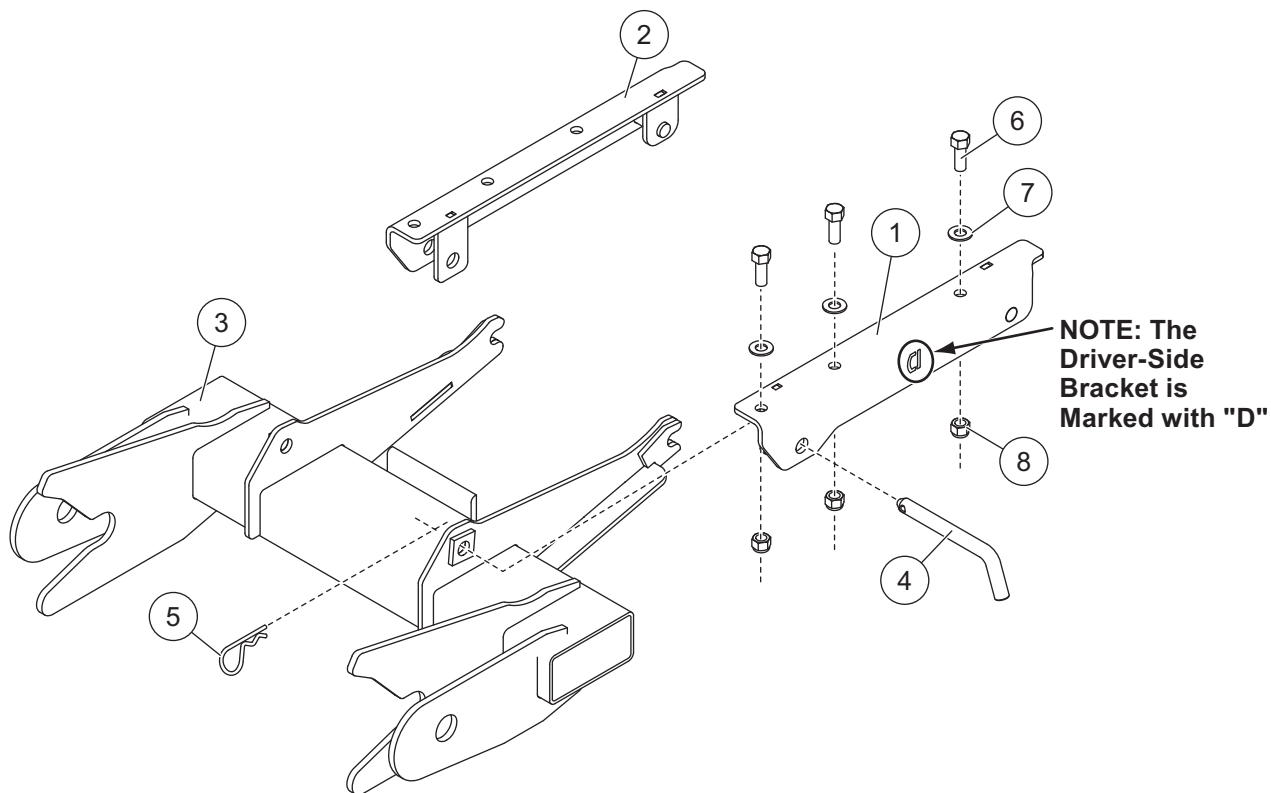

SNOWPLOWS

B35125

UNDERCARRIAGE KIT

Polaris Ranger HD & XP

2009 - ___

Parts List

B35125

B35125 Kit							
Item	Part	Qty	Description	Item	Part	Qty	Description
1	41382	1	Bracket, DS	3	41381	1	Mount
2	41383	1	Bracket, PS	ns	41385	1	Bolt Bag
41385 Bolt Bag							
4	27599	2	1/2 x 4 Pin, Bent	7	63925	6	3/8 Flat Washer, Type A Narrow
5	91962	2	1/8 Hairpin Cotter	8	91333	6	3/8-16 Hex Locknut GB Topping
6	90039	6	3/8-16 x 1 Hex Cap Screw G5				
ns = not shown				G = Grade			