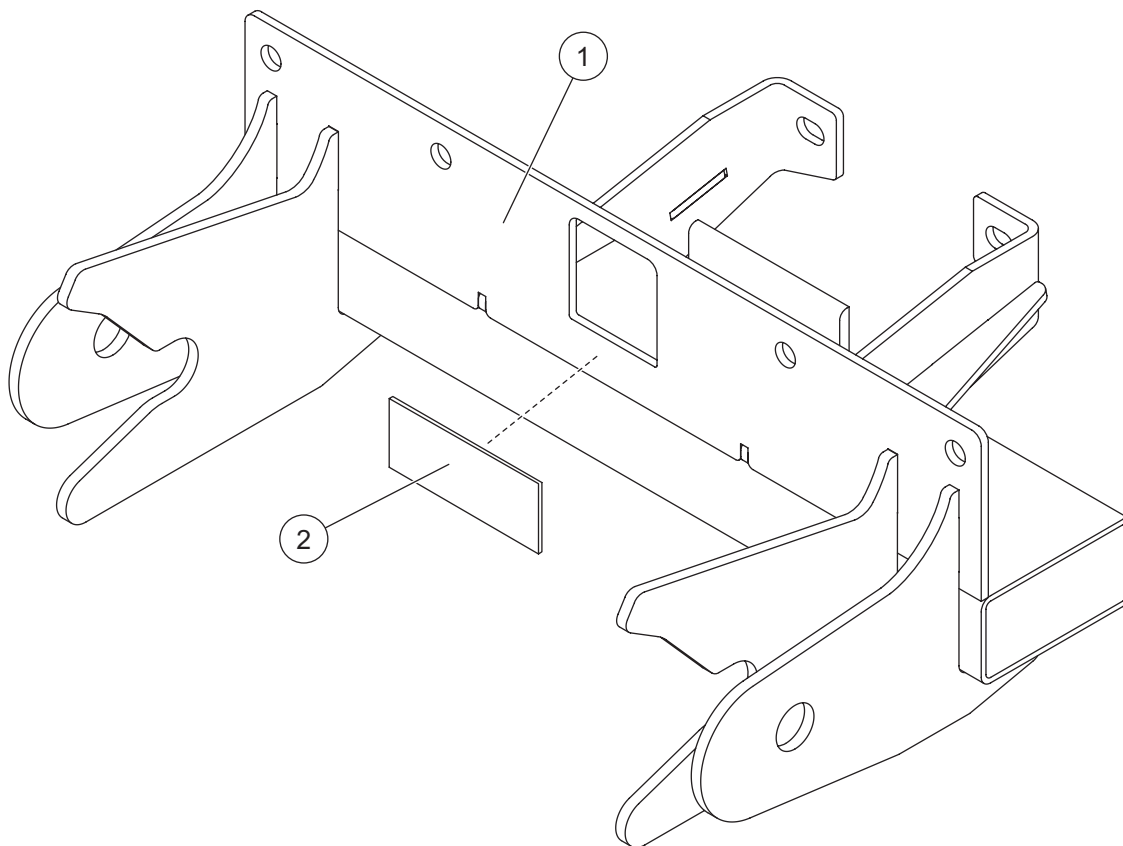

B35124

Undercarriage Kit

Kubota RTV900 and 1140 4X4

2009 - 13

Parts List

B35124

B35124 Undercarriage Kit							
Item	Part	Qty	Description	Item	Part	Qty	Description
1		1	Pushbeam	2	B63162	1	Decal, Pushbeam

Copyright © 2014 Douglas Dynamics, LLC All rights reserved. This material may not be reproduced or copied, in whole or in part, in any printed, mechanical, electronic, film or other distribution and storage media, without the written consent of Blizzard. Authorization to photocopy items for internal or personal use by the Blizzard outlets or snowplow owner is granted.